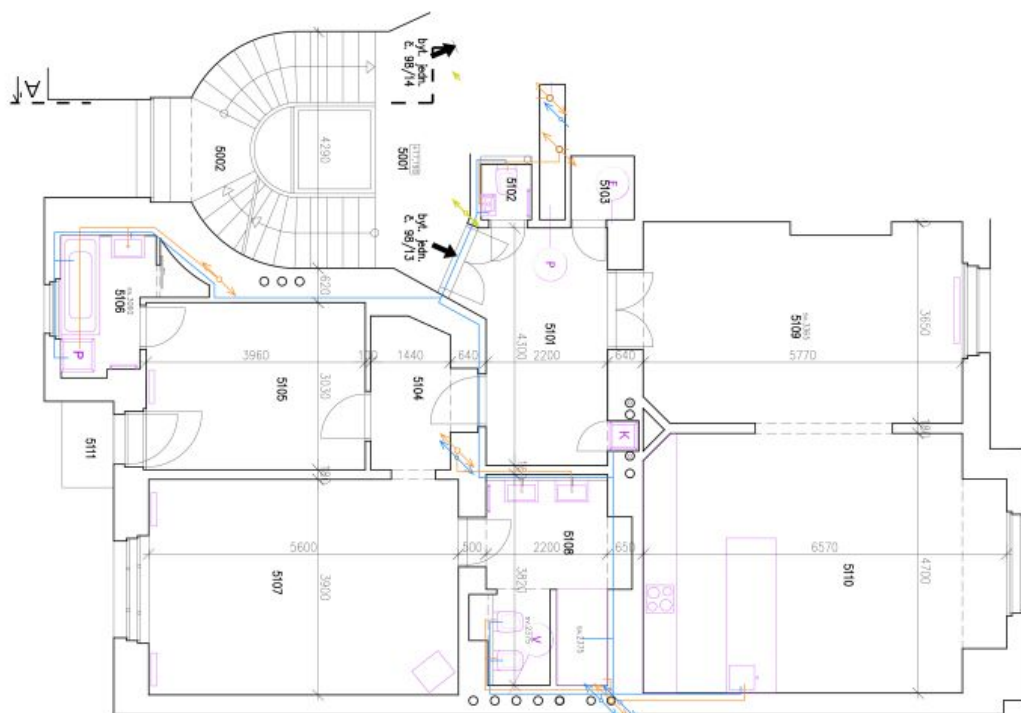

Byt 3 izbový

116 m², Praha 1, Josefov, Pařížská

Cena na vyžiadanie