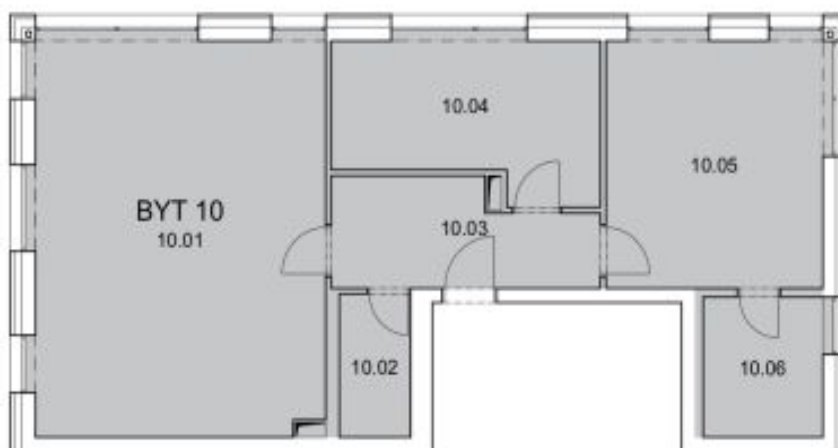

Byt 3 izbový

86 m², Praha 4, Hodkovičky, Na Lysinách

Predané