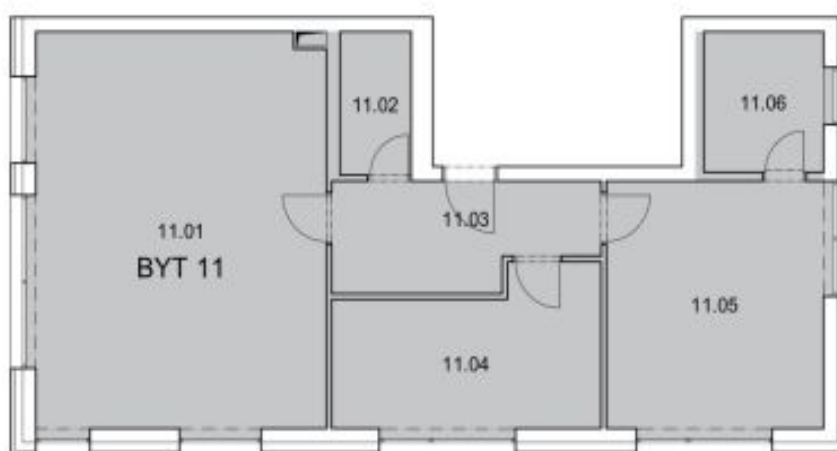

Byt 3 izbový

86 m², Praha 4, Hodkovičky, Na Lysinách

Predané