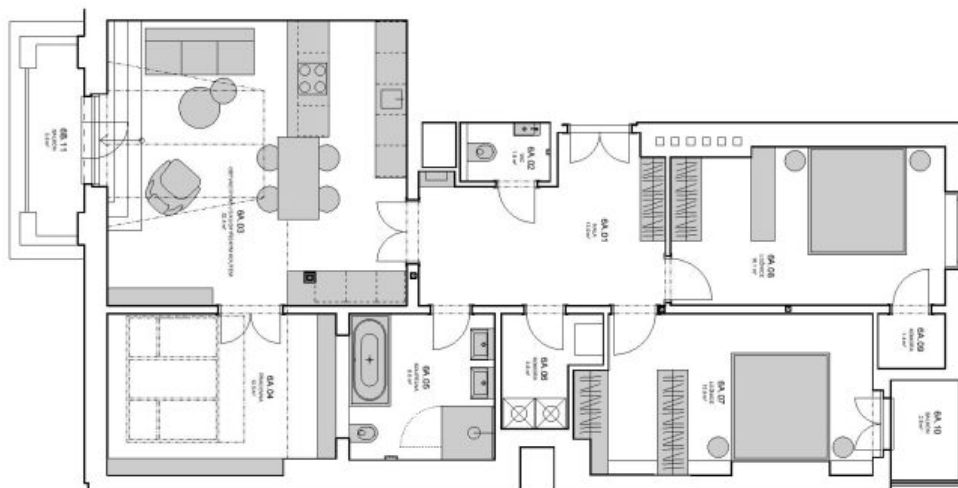

Byt 4+kk

110 m², Praha 3, Vinohrady, Slavíkova

Predané

VRANSKÝ
6A_DISPONICE
ČÍSLO VRANSKÝ
1